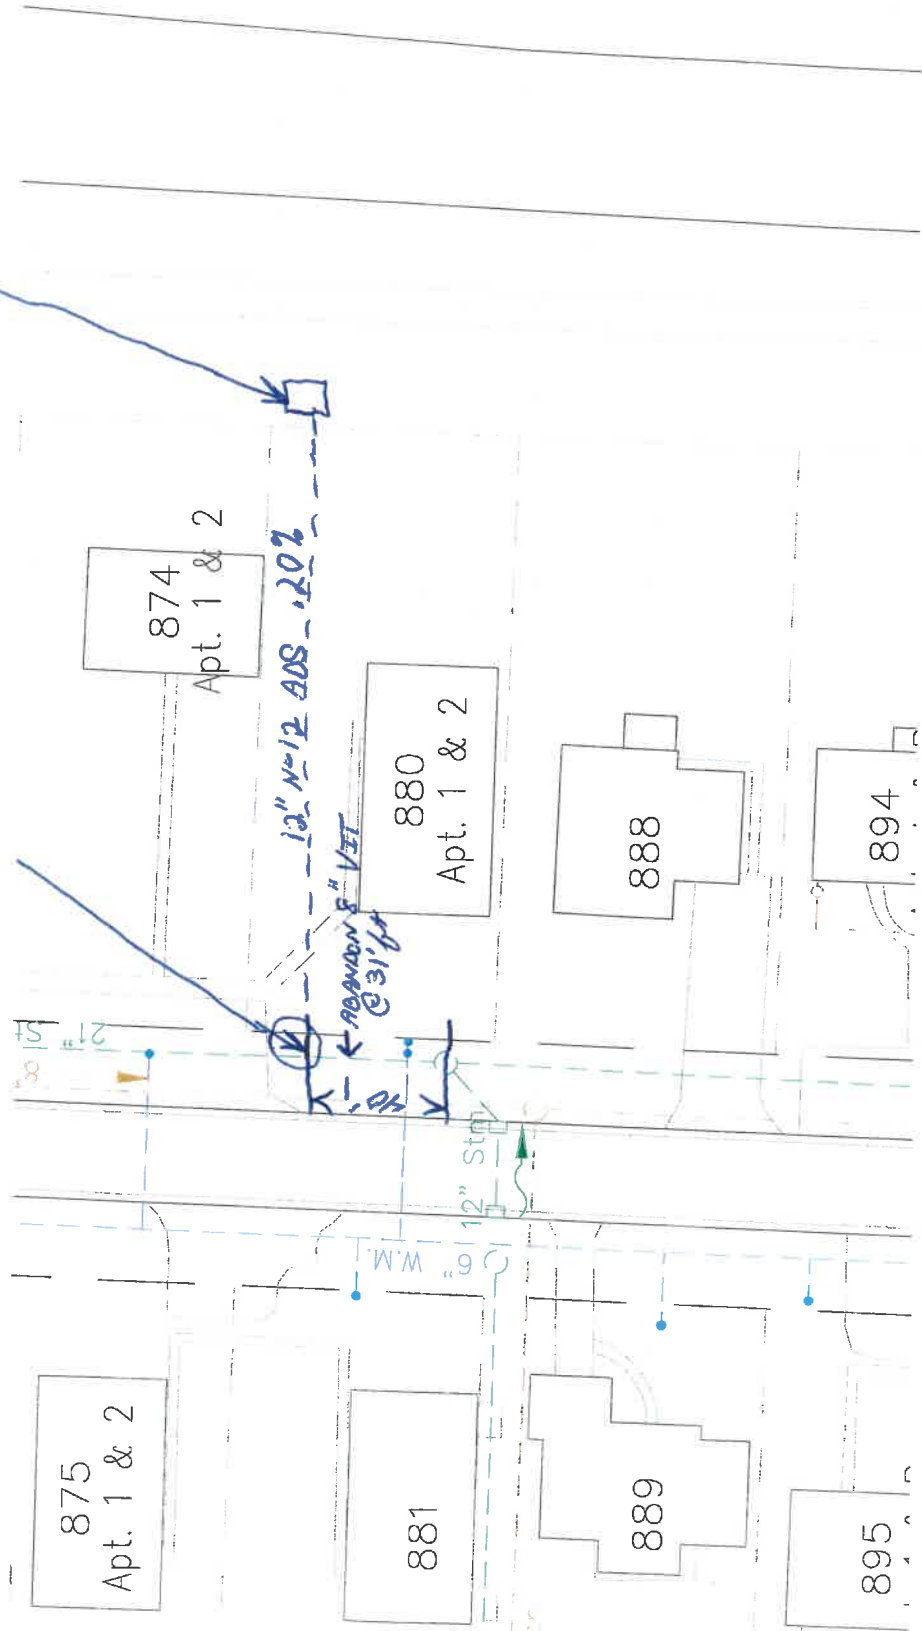

874 Daggett

FAIR GROUNDS, 10 DAGGETT

12" ADS INSERTA TEE
6' DEEP

CATCH BASIN
ON FAIR GROUNDS.

PAKUKUNY - PHUUMI

40' NORTH OF MANHOLE
880 DABGET

12" ADS N-12
TASERTA TEE

12" ADS N-12